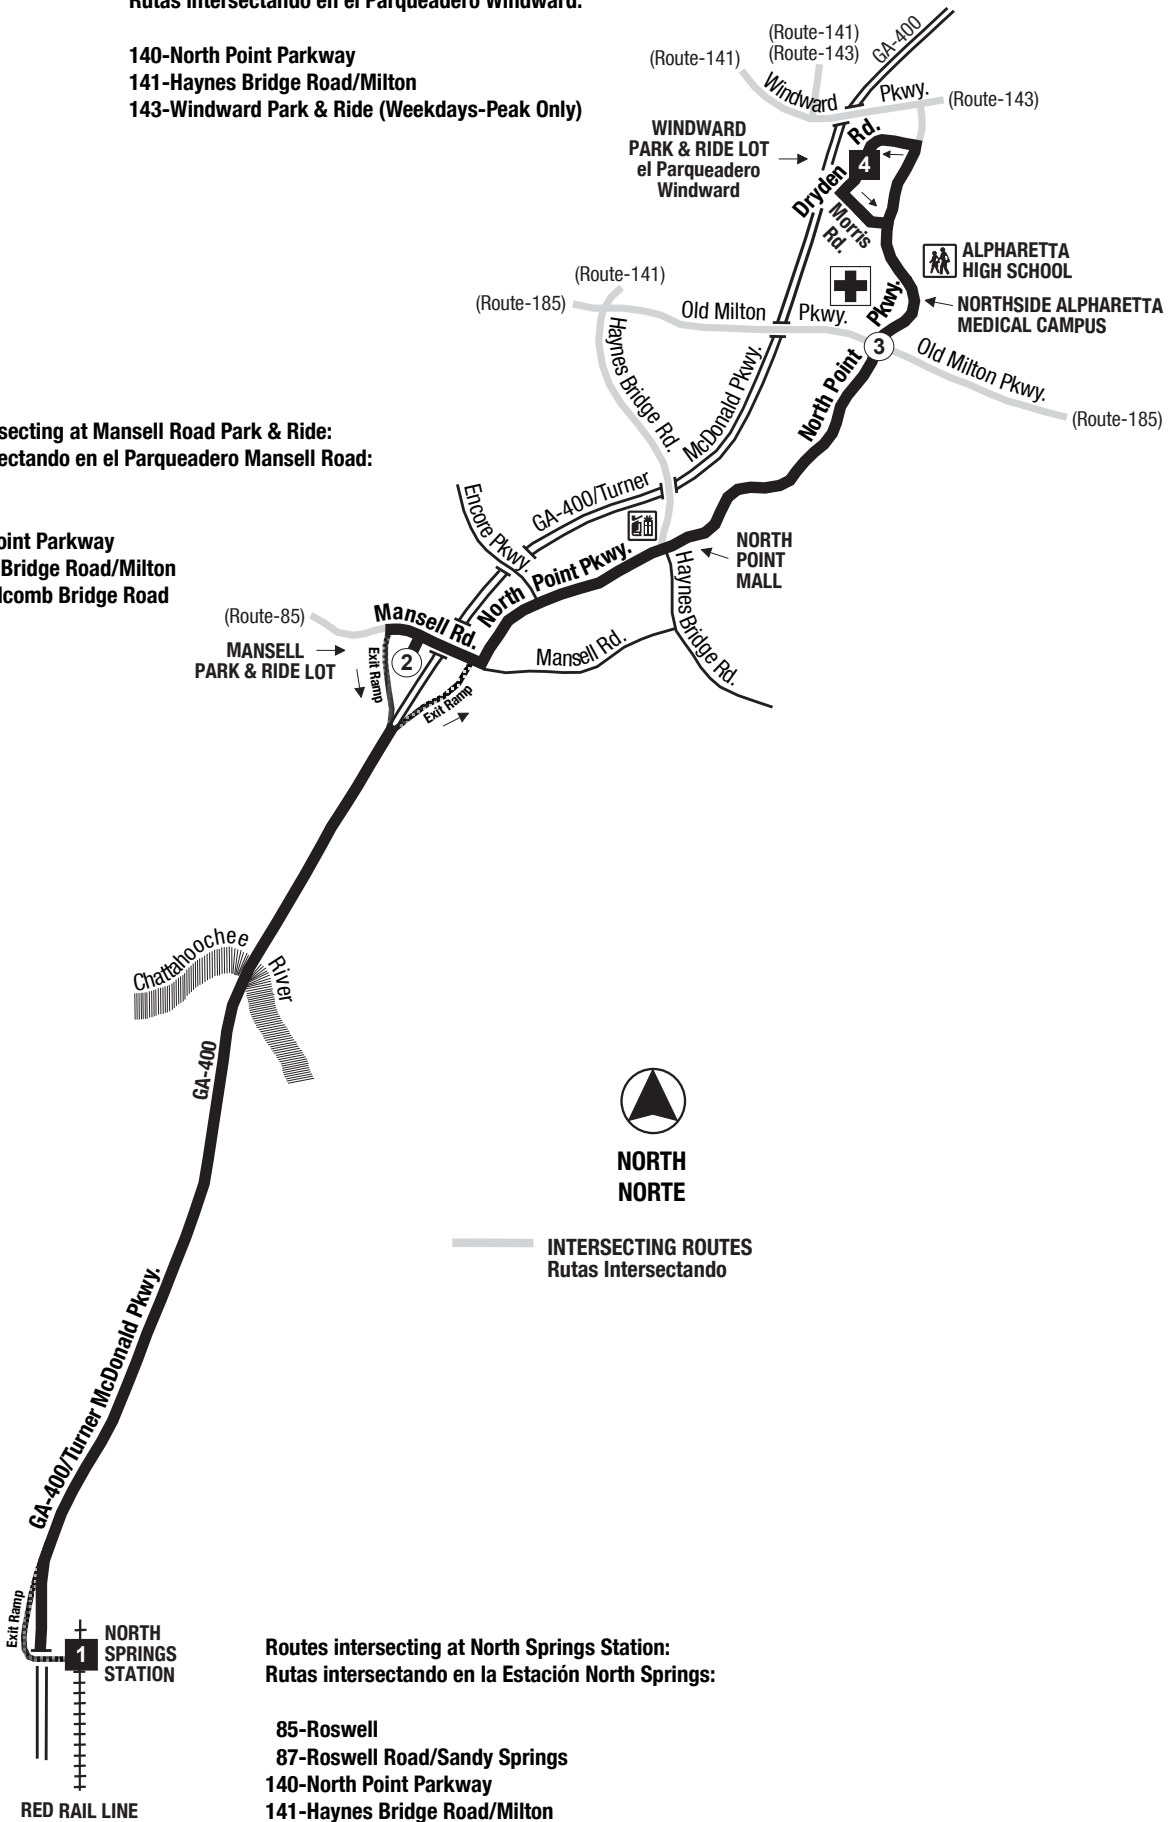

**Routes intersecting at Windward Park & Ride Lot:
Rutas intersectando en el Parqueadero Windward:**

- 140-North Point Parkway
- 141-Haynes Bridge Road/Milton
- 143-Windward Park & Ride (Weekdays-Peak Only)

**Routes intersecting at Mansell Road Park & Ride:
Rutas intersectando en el Parqueadero Mansell Road:**

- 85-Roswell
- 140-North Point Parkway
- 141-Haynes Bridge Road/Milton
- 142-East Holcomb Bridge Road

**Routes intersecting at North Springs Station:
Rutas intersectando en la Estación North Springs:**

- 85-Roswell
- 87-Roswell Road/Sandy Springs
- 140-North Point Parkway
- 141-Haynes Bridge Road/Milton
- 143-Windward Park & Ride (Weekdays-Peak Only)
- 185-Alpharetta